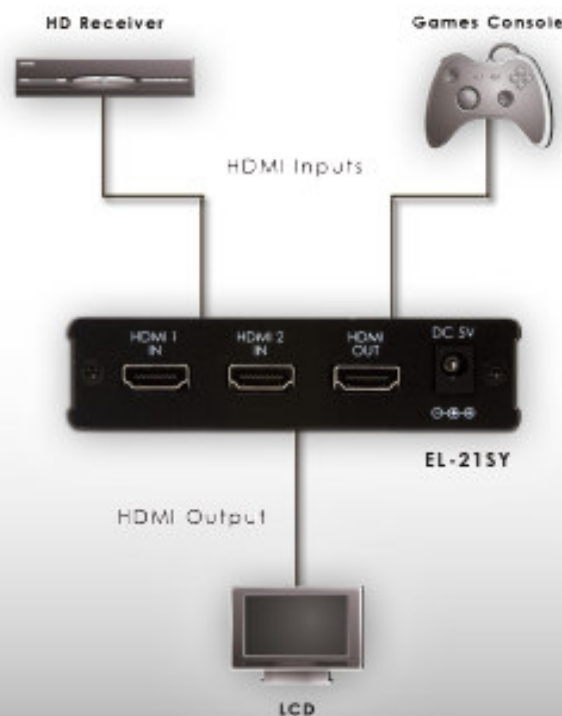

EL-21SY

v1.3 HDMI 2-Way Switcher

Each switcher in the Elector Range is compatible to v1.3 HDMI specifications, supporting up to 16 bit Deep Colour together with High Definition audio.

Features

- v1.3 HDMI, HDCP 1.1 and DVI 1.0 compliant.
- HDMI 2-way Switcher.
- Resolutions Supported:
 - PC - VGA, SVGA, XGA, SXGA, UXGA & WUXGA (1920x1200).
 - HDTV - 480i, 576i, 480p, 576p, 720p, 1080i, 1080p and 1080p24fps.
- High Definition Audio supported - Dolby TrueHD, Dolby Digital Plus and DTS-HD Master Audio plus LPCM.
- Auto signal enhancement feature can improve signal quality after long distance transmission.
- Auto-switch design.
- Supports 'Deep Colour' (10, 12, & 16 bit).
- 3D Ready.

E&OE

Specifications

Input:	2 x HDMI
Output:	1 x HDMI
Power:	5V/2.6A DC (US/EU standards, CE/FCC/UL certified)
Dimensions:	101mm (W) x 92mm (D) x 25mm (H)
Gross Weight:	520g
Net. Weight:	380g
Packaging:	Boxed